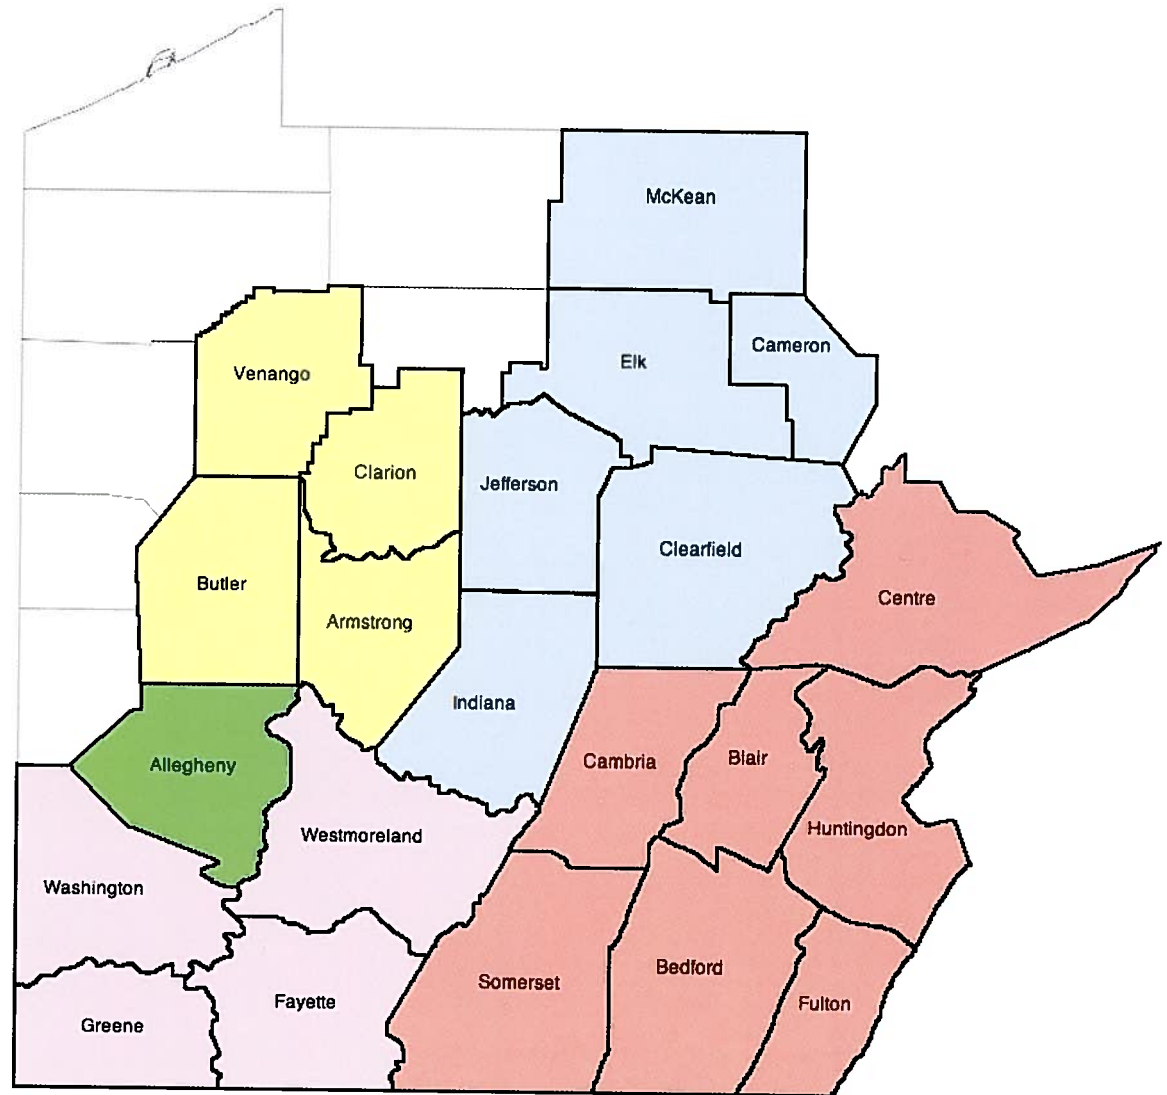

IBEW LU 5 JURISDICTIONAL MAP

Allegheny County

Tom Higgins (412) 432-1400

Tom McIntyre (412) 432-1400

Mike Varholla (412) 432-1400

Armstrong, Butler, Clarion, Venango

Jim Saeler (724) 607-1030

Greene, Fayette, Washington, Westmoreland

Rich Dunkel (724) 334-4295

Cameron, Clearfield, Elk, Indiana, Jefferson, McKean

Jeff Miller (814) 674-5625

Bedford, Blair, Cambria, Centre Fulton, Huntingdon, Somerset

Bob Kutz (814) 941-2776

	Tom Higgins, Tom McIntyre, Mike Varholla
	Jim Saeler
	Rich Dunkel
	Jeff Miller
	Bob Kutz